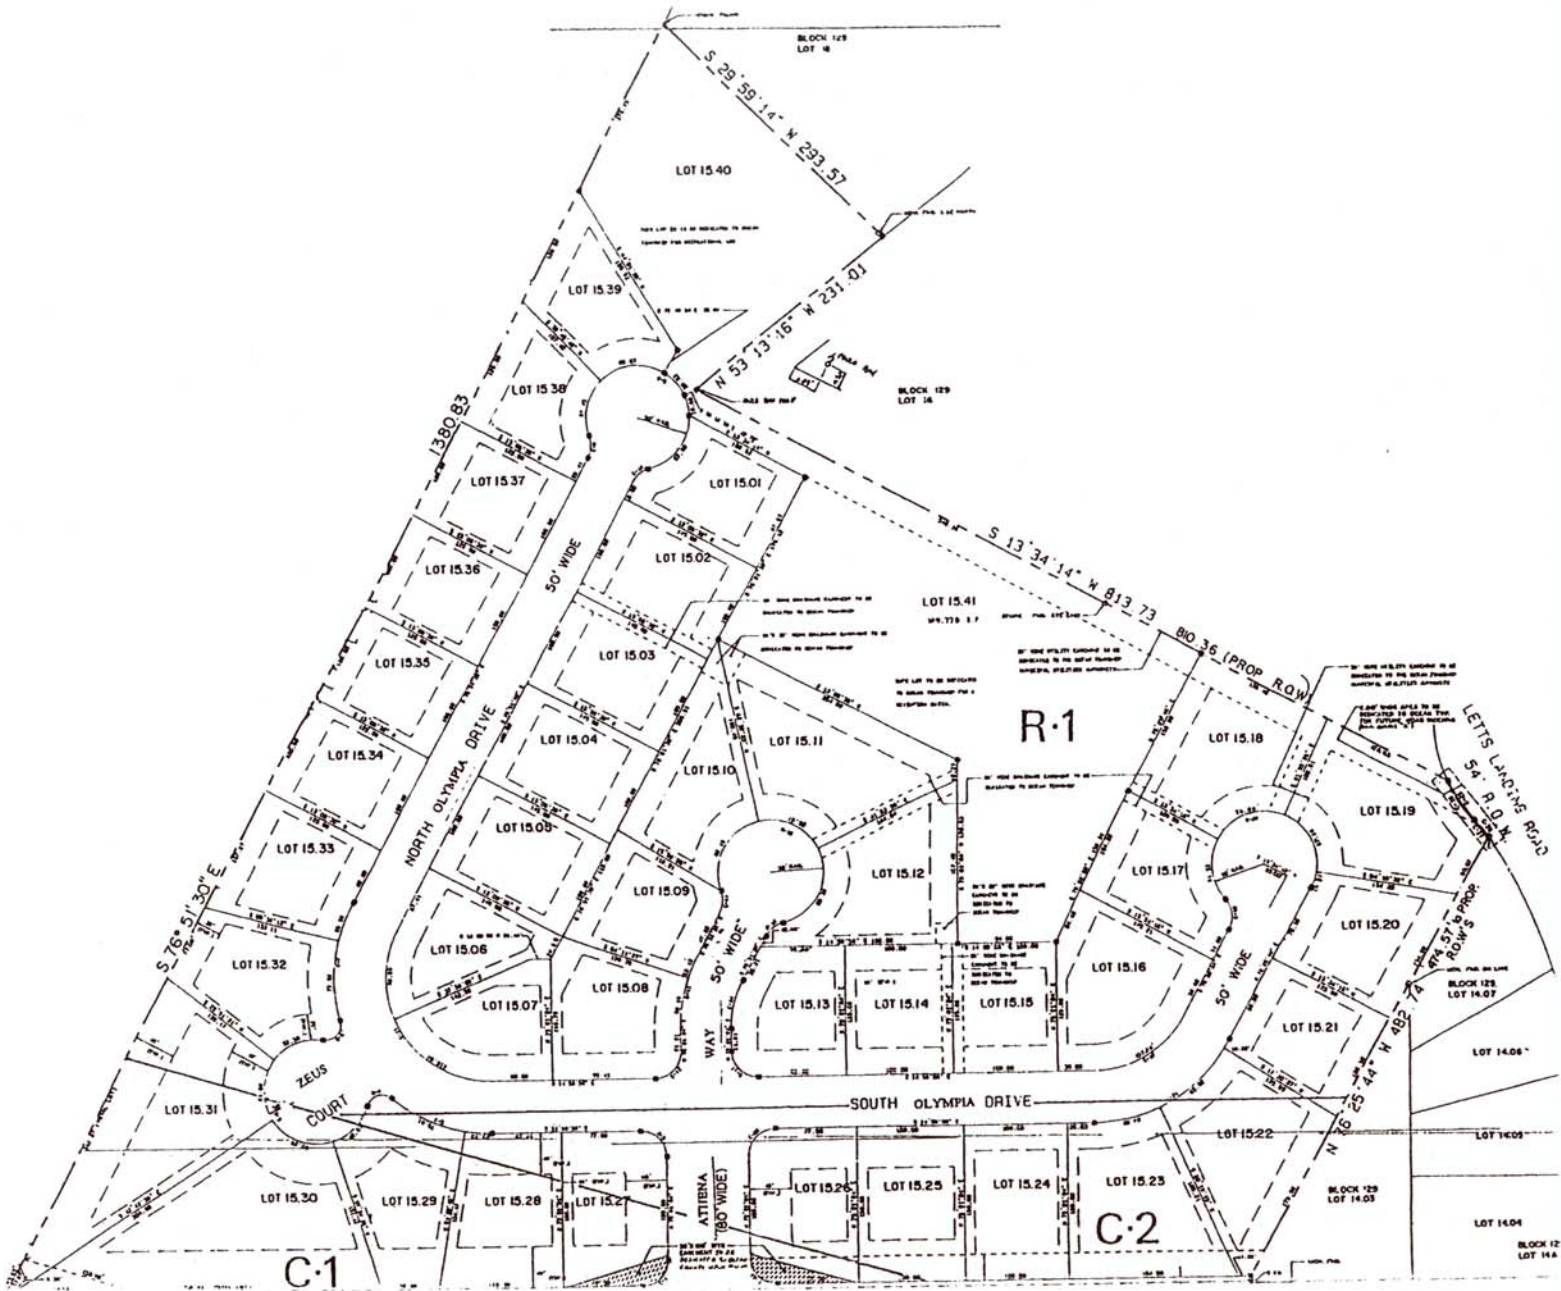

The Woods at Oceana

NEXUS
PROPERTIES

3 South Olympia Drive, Waretown, New Jersey 08758
(609) 242-0800 (609) 242-0814 fax www.nexusproperties.com